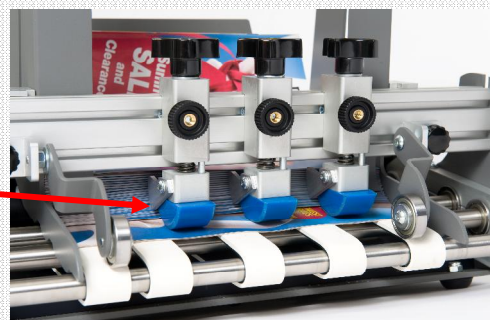

# Get the most out of your production equipment!

Straight Shooter feeders are designed to take the hassle out of feeding. In today's competitive marketplace, you need a feeder that you can count on to run whatever comes your way. **The R-14 delivers!**

Based on our popular SS12 and C-12 models the R-14 offers simple setup, versatility, and reliability in a wider format. The R-14 easily handles up to 14" wide stock at speeds up to 40,000 pieces per hour!

Our exclusive new *rear belt guides* make repositioning the feed belts easier than ever! Even adjust them while running your job!

*Buckle Separation™*, another Straight Shooter innovation, easily separates documents without the jams common with traditional feeders. The R-14 comes with **three** independently adjustable separators... **Versatility!**