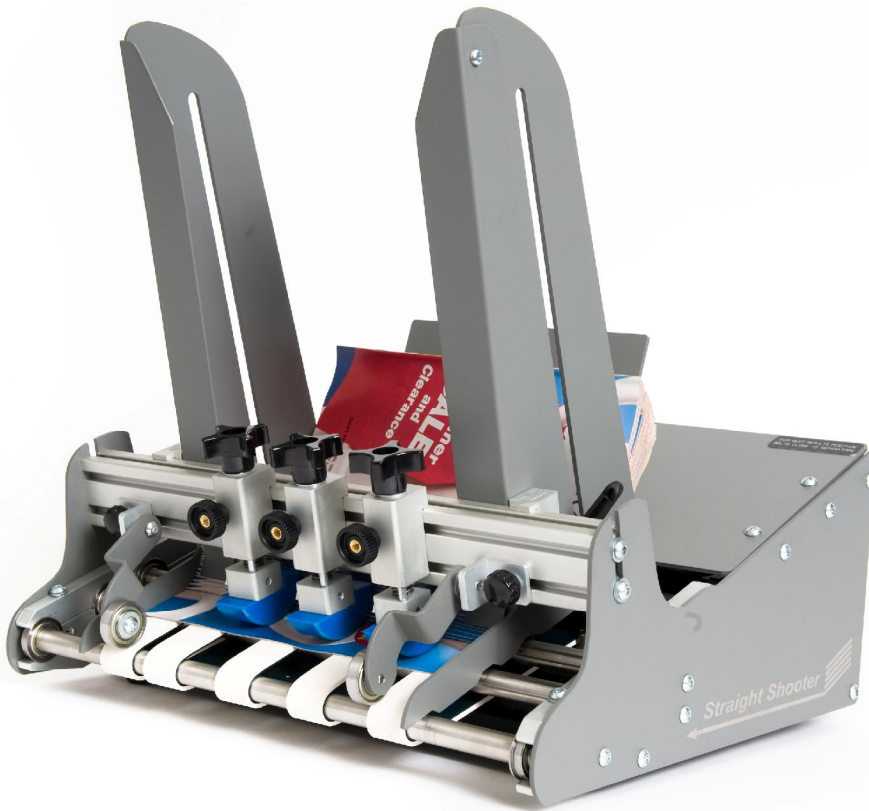

### R-14 High Speed Continuous Feeder

From Straight Shooter, the company that brought real innovation to friction feeding comes the all new R-14 high speed friction feeder! The versatile R-14 comes with all the features our feeders are known for, including:

- *Buckle separation™*
- *Repositionable feed belts*
- *Straight feeding*
- *5 minute belt changes*

*Now you get even more with the R-14! – More belts, more separators, **14" wide capacity**, and our exclusive **rear belt guide positioners**. All of this comes in a clean, easy to use package at an unbeatable price!*

Based on our popular SS12 and C-12 models the R-14 offers simple setup, versatility, and reliability in a wider format. The R-14 easily handles up to 14" wide stock at speeds up to 40,000 pieces per hour!

Our exclusive new *rear belt guides* make repositioning the feed belts easier than ever! Even adjust them while running your job!

*Buckle Separation™*, another Straight Shooter innovation, easily separates documents without the jams common with traditional feeders. The R-14 comes with **three** independently adjustable separators... **Versatility!**